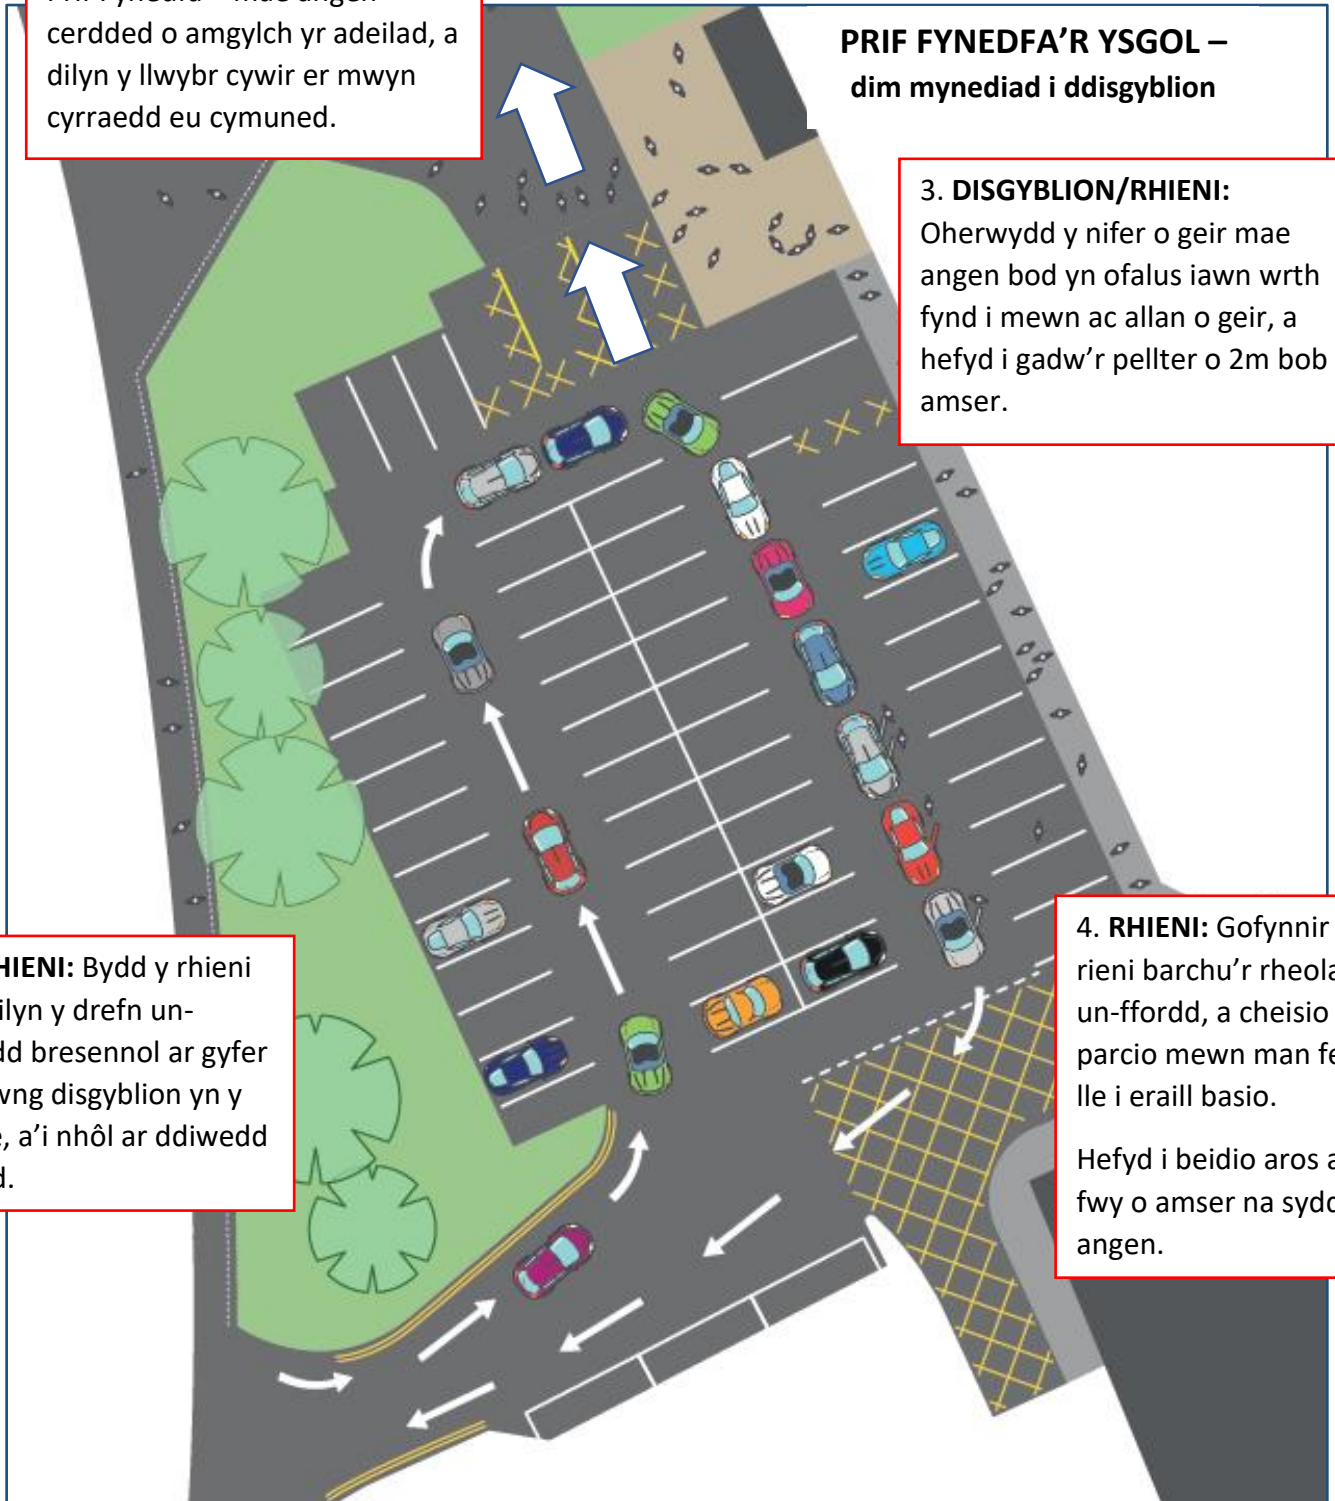

TREFNIADAU I RIENI A DISGYBLION – Mehefin 2020 ymlaen

2. DISGYBLION: Nid oes mynediad i'r disgyblion trwy'r Prif Fynedfa – mae angen cerdded o amgylch yr adeilad, a dilyn y llwybr cywir er mwyn cyrraedd eu cymuned.

PRIF FYNEDFA'R YSGOL –
dim mynediad i ddisgyblion

3. DISGYBLION/RHIENI:

Oherwydd y nifer o geir mae angen bod yn ofalus iawn wrth fynd i mewn ac allan o geir, a hefyd i gadw'r pellter o 2m bob amser.

1. RHIENI: Bydd y rhieni yn dilyn y drefn un-ffordd bresennol ar gyfer gollwng disgyblion yn y bore, a'i nhôl ar ddiwedd dydd.

4. RHIENI: Gofynnir i rieni barchu'r rheolau un-ffordd, a cheisio parcio mewn man fel bo lle i eraill basio.

Hefyd i beidio aros am fwy o amser na sydd angen.